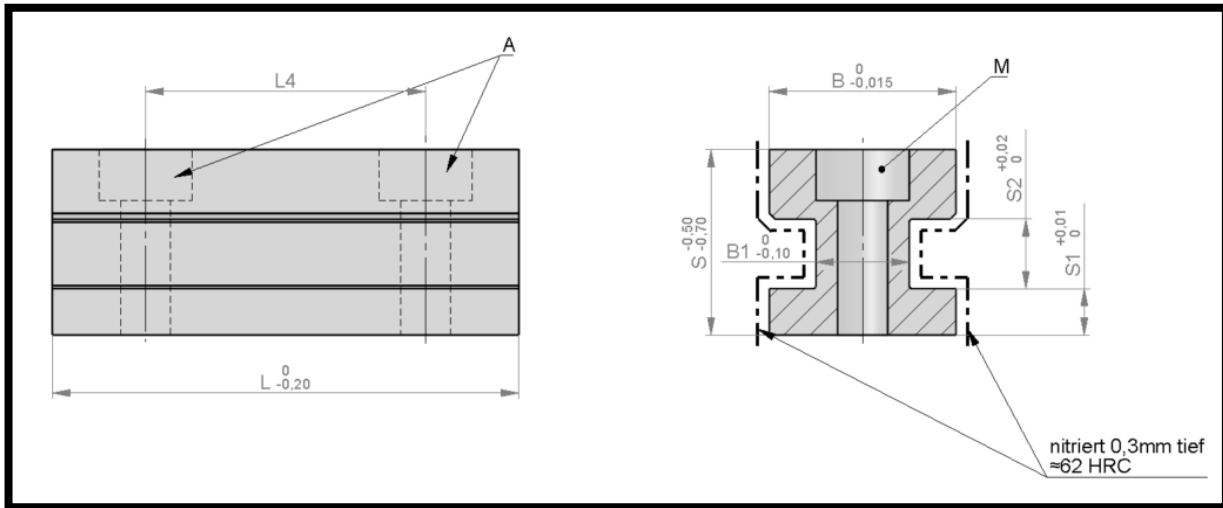

XTREME PROGEAR

H16

	M	A	B4	L4	B	B1	S	S1	S2	Material
16x12-40	4	2	5	24	16	8	16	4	6	CR12MOV
16x12-50				34						CR12MOV
16x12-63				47						CR12MOV

H20

	M	A	B4	L4	B	B1	S	S1	S2	Material
20x16-40	5	2	6	24	20	11	20	4	8	CR12MOV
20x16-50				34						CR12MOV
20x16-63				47						CR12MOV
20x16-80		3		32						CR12MOV